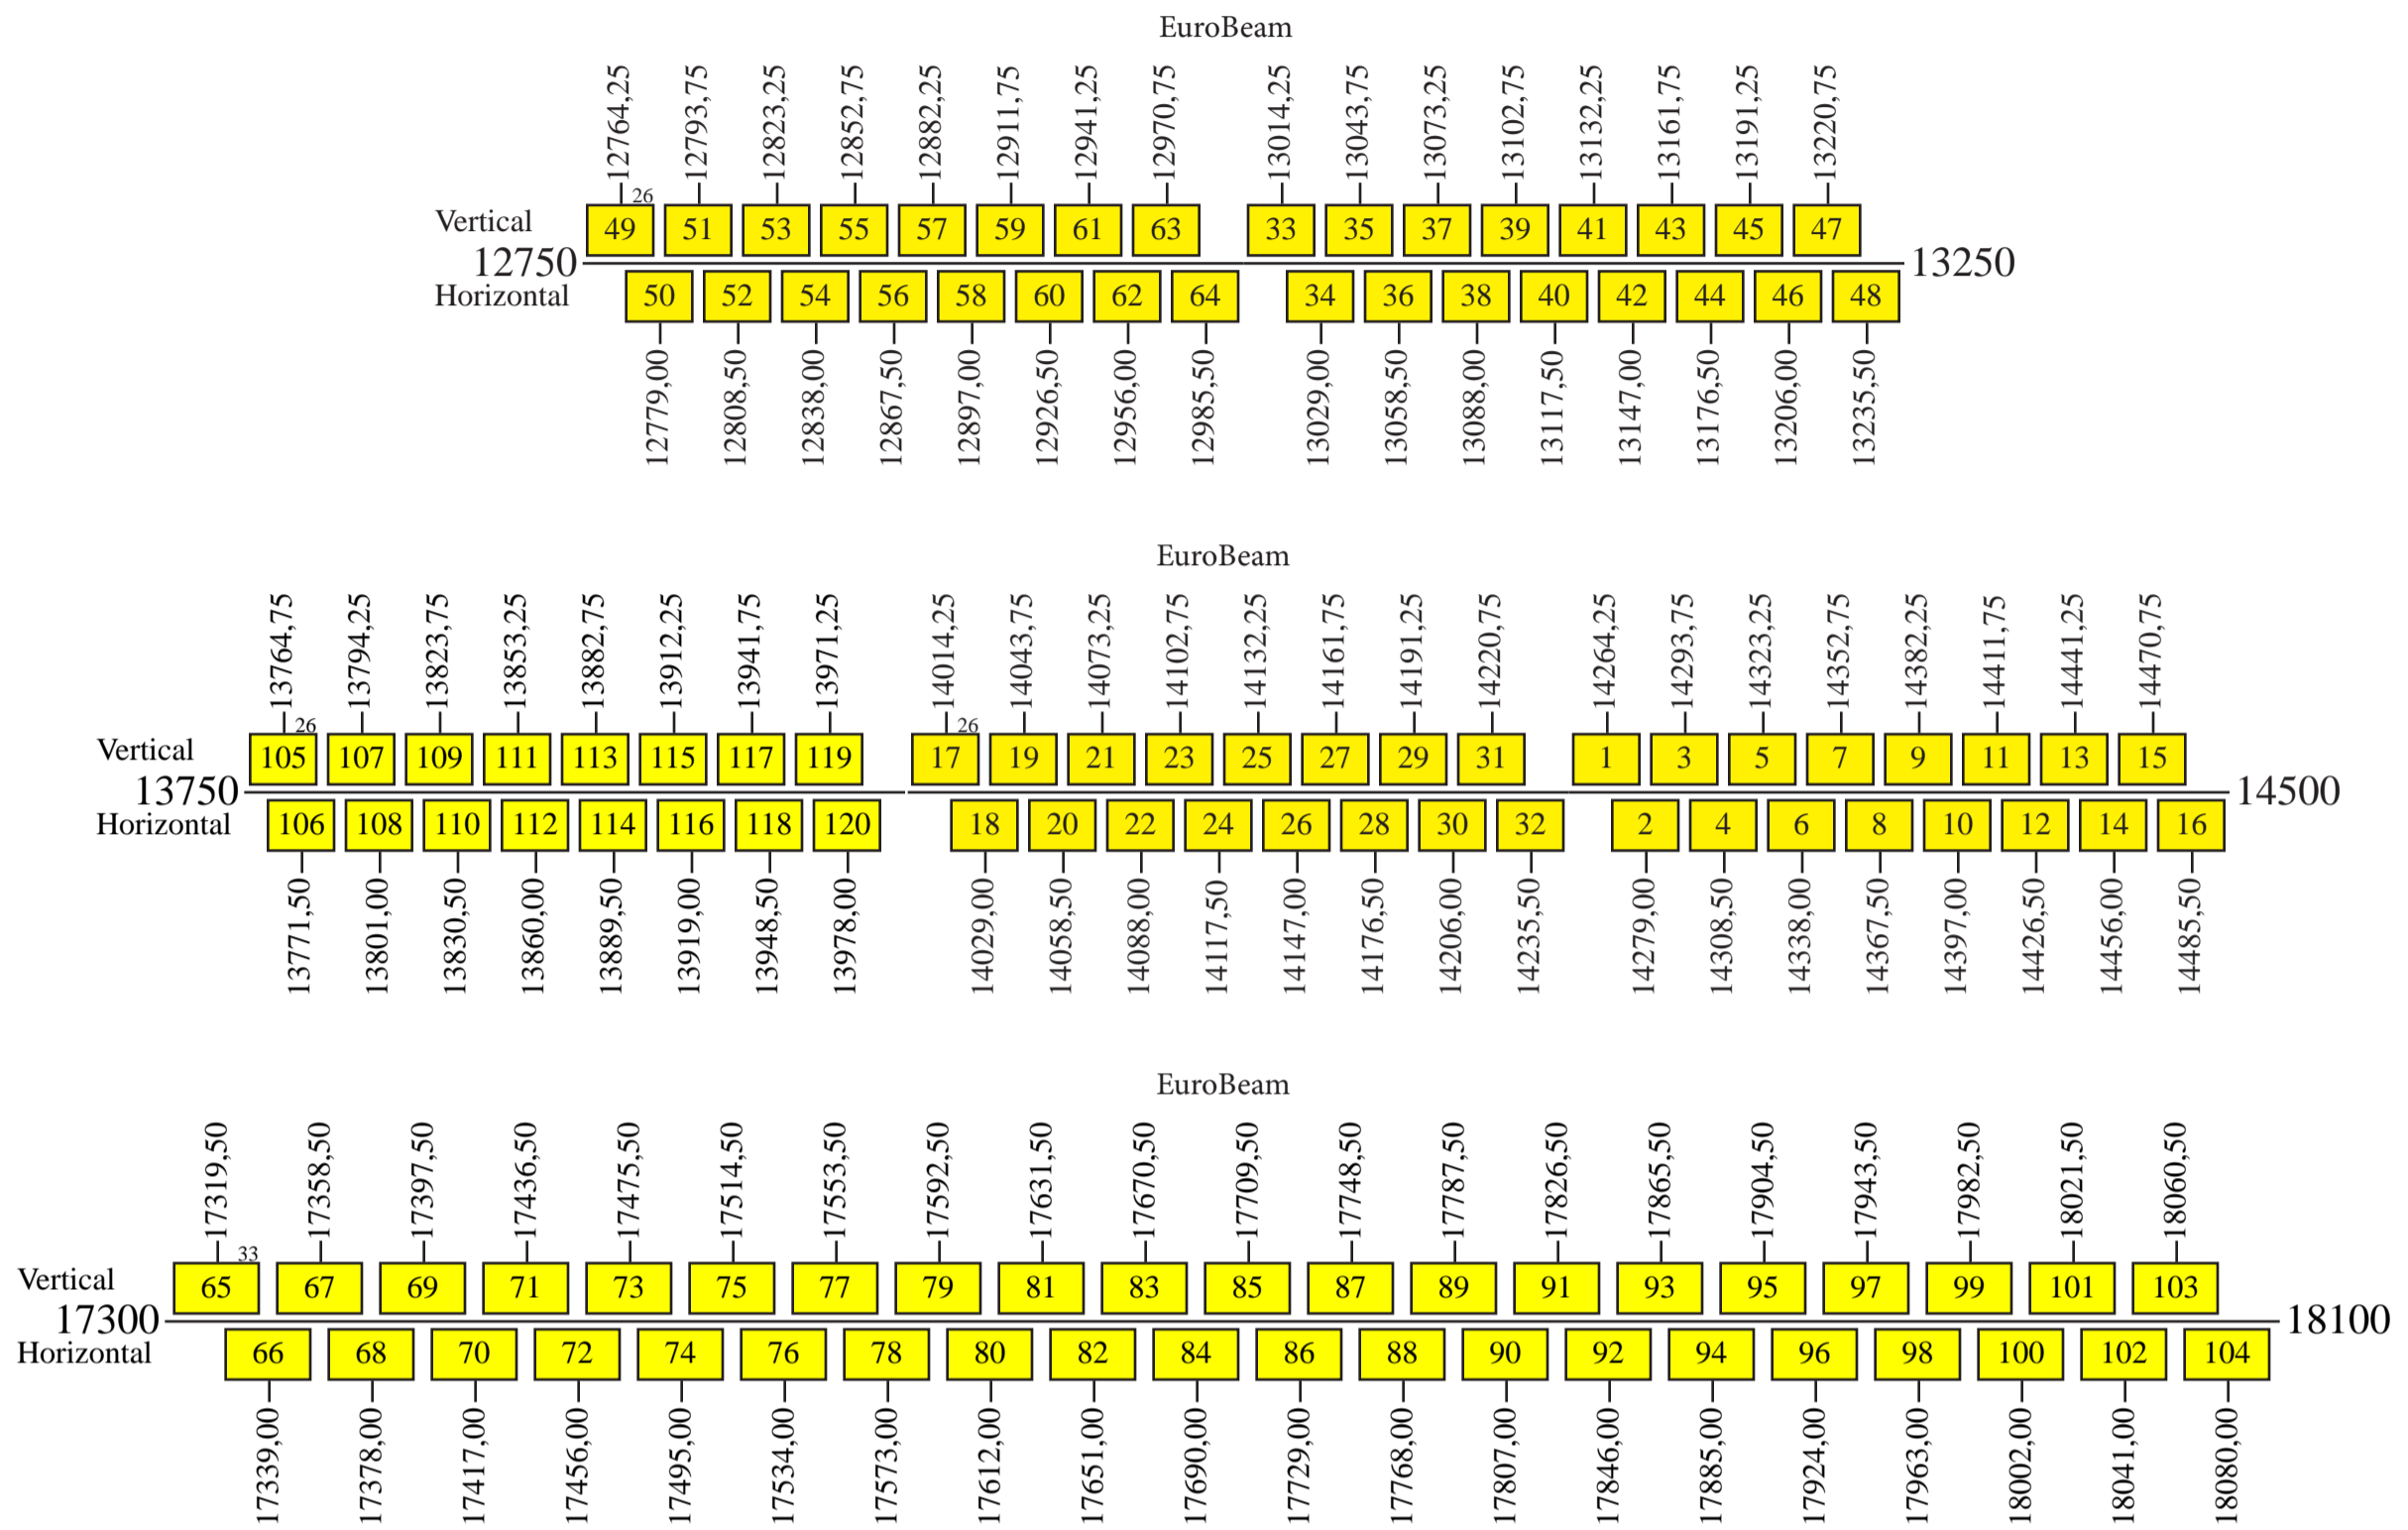

Astra-1P

Frequency Plan

Uplink

Downlink